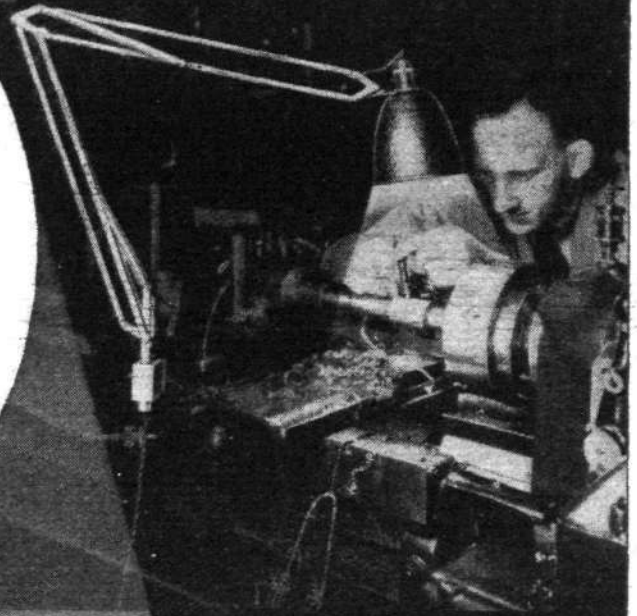

THERE'S NO ANGLE TOO AWKWARD FOR AN ANGLEPOISE

**THROW A
SPOTLIGHT**

ON EVERY AERO JOB

Nothing demands greater precision than aircraft and aero engine design. You know those jobs which are so awkward to get at, where a strong, clear light is essential to accuracy! That's the job for which the Terry Anglepoise Lamp is ideal. Adjustable at a touch, it remains firmly poised, giving an uninterrupted light from any position. Perfectly produced by Terry's, the designers with more than 80 years' experience of engineering problems, the Anglepoise Lamp is the most adaptable for any lighting purpose.

We shall be pleased to send you further details. May our representative call and give you a practical demonstration?

HERBERT TERRY & SONS, LTD.
REDDITCH, ENGLAND.

with a

**TERRYS ANGLEPOISE
LAMP**