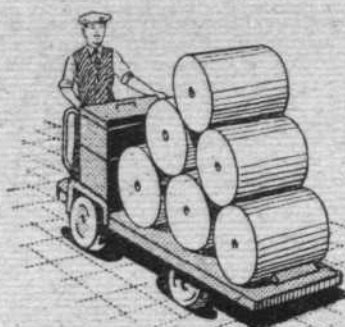

ELTEX ARMOURED PAVING TILES

ELTEX ARMOURED PAVING TILES are the most permanent treatment for floor areas where ordinary paving does not last. The **ARMOURED** surface of **ELTEX TILES** provides a uniform and dustless paving of the utmost durability. The tiles are 12" x 12" and 9" x 9" and require a minimum thickness of 2" including bedding.

For trucking spaces, machine gangways, loading docks and all heavy duty areas, **ELTEX ARMOURED PAVING TILES** will banish flooring maintenance.

ELTEX ARMOURED PAVING TILES are supplied with detailed instructions for fixing or, for substantial areas, the manufacturers will be pleased to quote for supplying and fixing complete.

MAKE YOUR OWN TEST

The manufacturers of **ELTEX ARMOURED PAVING TILES** will supply sufficient tiles for a period test without obligation.