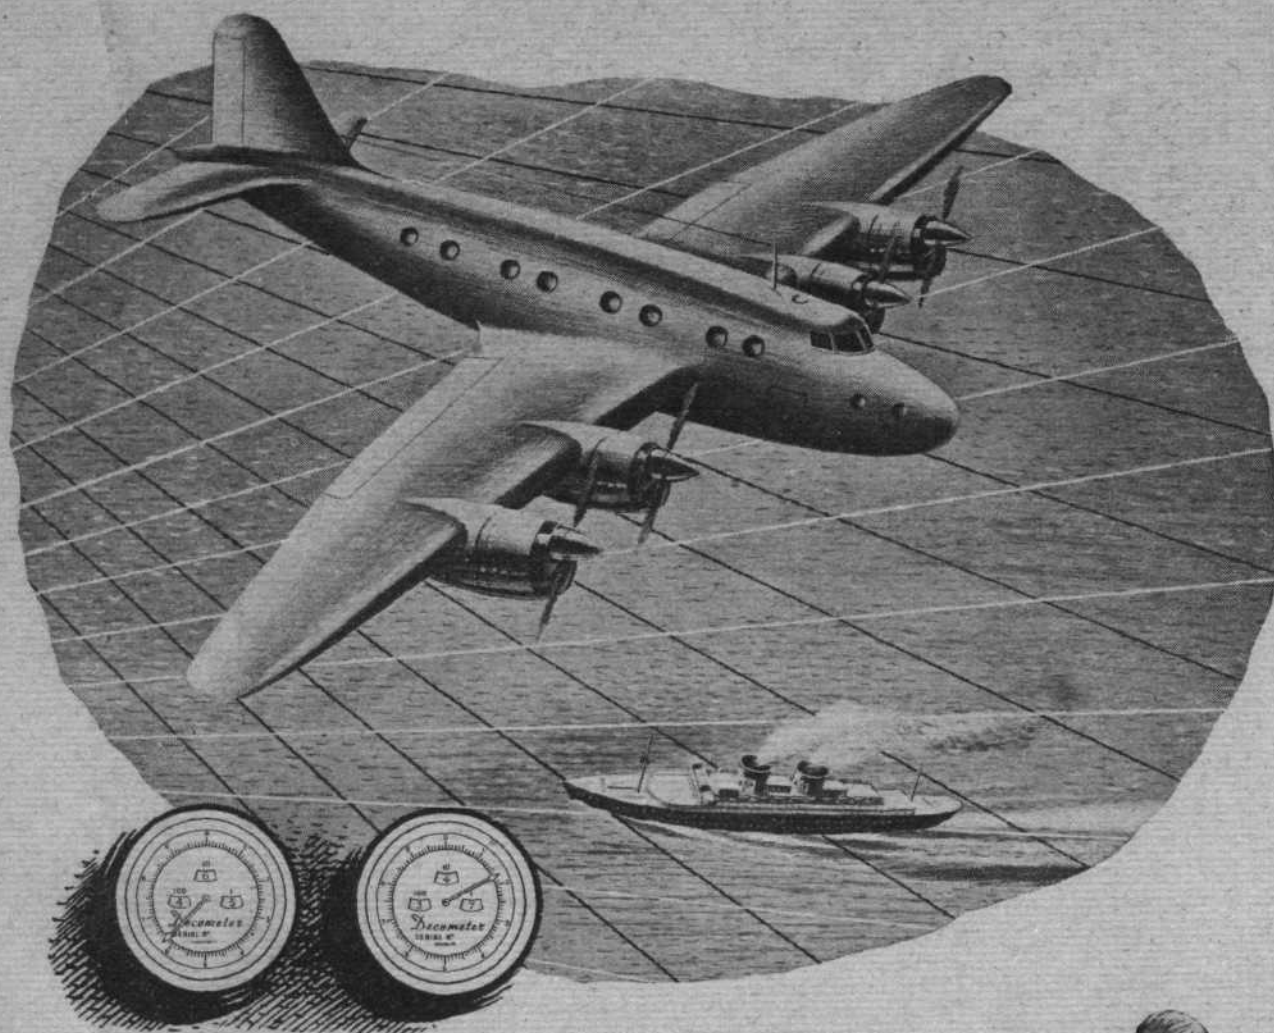

The Decca Navigator

INSTANTANEOUS DIRECT READING

No longer is navigating a 'plane a tedious task, calling for training, skill and the use of complicated and critical mechanical computers. All this has been abolished by the Decca system of radio navigation, which gives the exact geographical position of your 'plane by direct dial readings continuously throughout the flight.

In portable form, battery driven, and weighing only 27 lbs., the Decca Navigator is the ideal instrument for the private 'plane owner. Mains driven models are also available for use on the A.C. or D.C. power supplies of large passenger or freight transport 'planes.