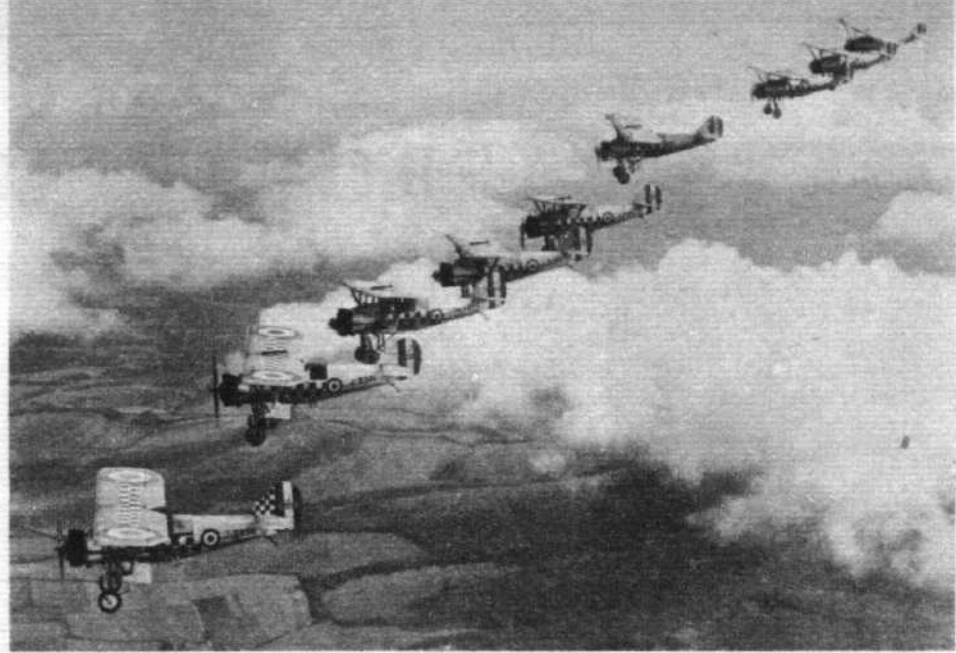

1918

1958

A.W. DAY FIGHTERS: *Armstrong Whitworth Siskin (1924-1931)*

A.W. NIGHT FIGHTERS: *Armstrong Whitworth (Gloster) Meteor N.F. (1951—)*

DARK LADIES: *Vickers Virginia (1924-1937)*

WHITE KNIGHTS: *Vickers Valiant (1955—)*