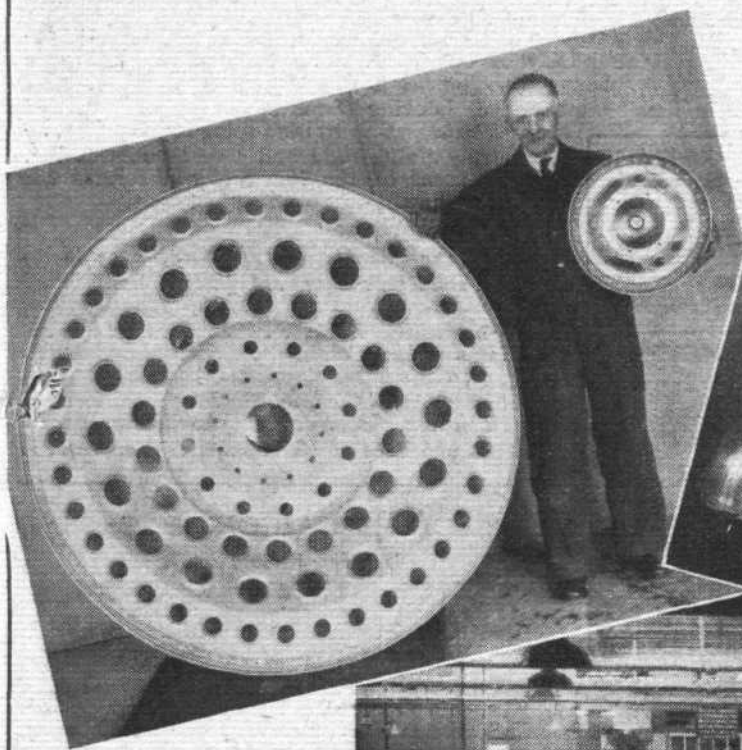

WE DESIGN AND MANUFACTURE SPINNERS OF ALL TYPES AND SIZES

STRAIGHT THROUGH
TYPE SPINNERS

RIGID AND CUSH
MOUNTED

COOLING SPINNERS

SPOKED TYPE
SPINNERS

NOSE CAPS, RIGID
OR CUSH MOUNTED

EXPERIMENTAL
SPINNERS OF ANY
DESCRIPTION TO
OUR DESIGN

- Simple, robust and light in construction
- Ease and rapidity of fitting and detachment
- Positive locking device, can only be unlocked with special key
- Correctness of design both for protection of hub and streamlining
- Complete rigidity when detached, so preventing any distortion
- Correct balance and concentricity

CONSTANT SPEED AIRSCREWS LTD. WARWICK