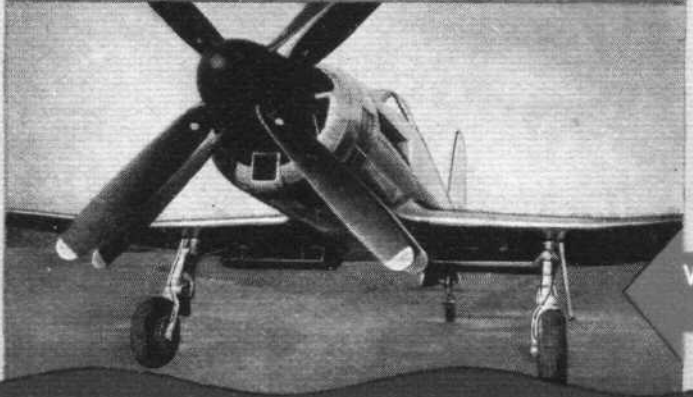

BRISTOL NEW TYPE

WESTLAND WYVERN

FOR BUOYANCY ON LAND