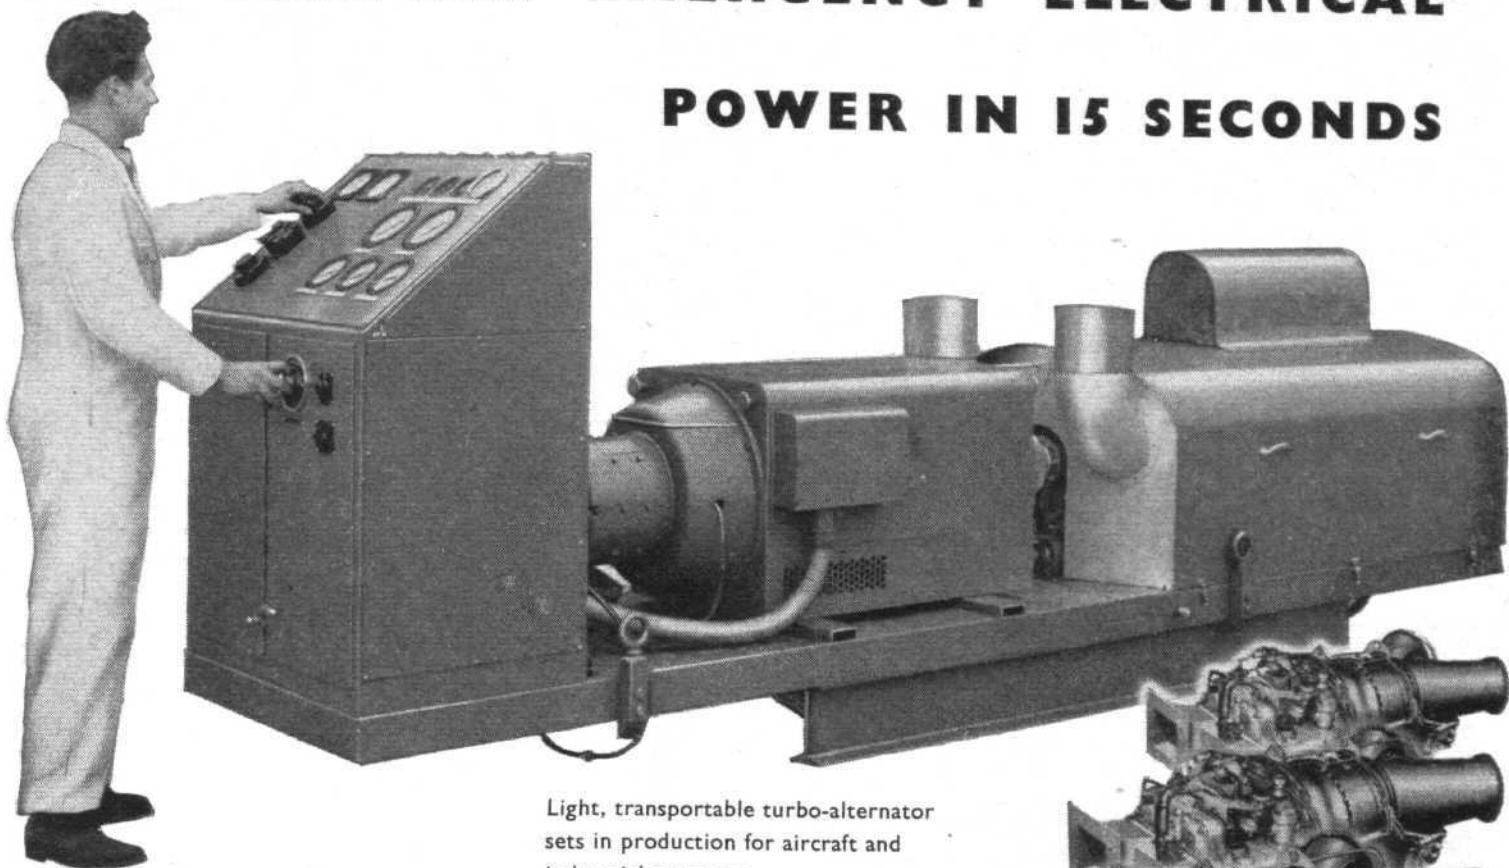

AIRPORT EMERGENCY ELECTRICAL POWER IN 15 SECONDS

Light, transportable turbo-alternator sets in production for aircraft and industrial purposes.

The TURMO is one of a series of small, lightweight gas turbines, in the 300-1000 h.p. range, for aircraft and industrial applications in production by **Blackburn**